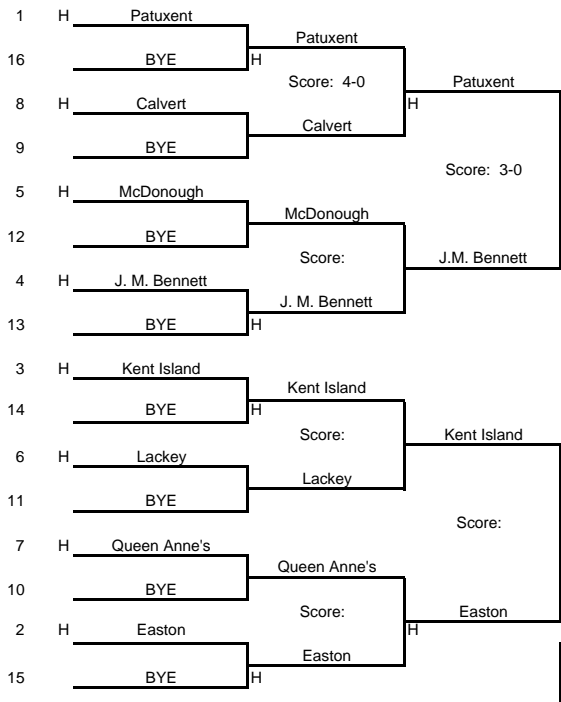

**2A SOUTH #1**

State Semifinals - Nov. 5  
Franklin HS 5 p.m.

REGIONAL CHAMPION  
Home  
Easton (12-4-1)

REGIONAL CHAMPION  
Home  
Easton (11-4-1)

Score: 2-0  
**STATE CHAMPS!!**  
Glenelg (17-1)  
Score: 5-1

**2A WEST #2**

State Semifinals - Nov. 5  
Franklin HS 7 p.m.

REGIONAL CHAMPION  
Home  
Poolesville (13-1)

**2A EAST #4**

REGIONAL CHAMPION  
Visitor  
Glenelg (15-1)

REGIONAL CHAMPION  
Visitor  
Marriotts Ridge

VS

State Finalist  
Poolesville (14-2)

**STATE FINALS**  
Washington College

Nov. 10, 2012

1:30 PM

**2012 STATE TOURNAMENT**  
**2A GIRLS FIELD HOCKEY**

**2A NORTH #3**

REGIONAL CHAMPION  
Visitor  
Century (13-2-2)