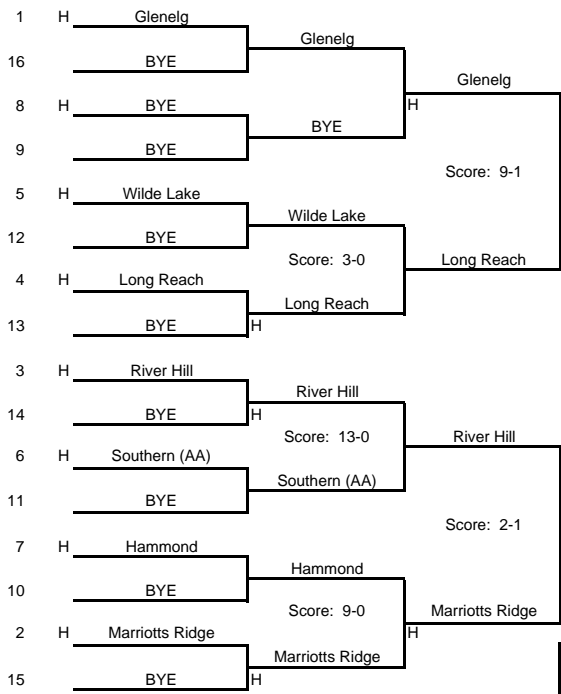

**2A SOUTH #1**

State Semifinals - Nov. 5  
Franklin HS 5 p.m.

REGIONAL CHAMPION  
Home  
Easton (12-4-1)

REGIONAL CHAMPION  
Home  
Easton (11-4-1)

Score: 2-0  
**STATE CHAMPS!!**  
Glenelg (17-1)  
Score: 5-1

**2A WEST #2**

State Semifinals - Nov. 5  
Franklin HS 7 p.m.

REGIONAL CHAMPION  
Home  
Poolesville (13-1)

**2A EAST #4**

REGIONAL CHAMPION  
Visitor  
Glenelg (15-1)

REGIONAL CHAMPION  
Visitor  
Marriotts Ridge

VS

State Finalist  
Poolesville (14-2)

**STATE FINALS**  
Washington College

Nov. 10, 2012

1:30 PM

**2012 STATE TOURNAMENT**  
**2A GIRLS FIELD HOCKEY**

**2A NORTH #3**

REGIONAL CHAMPION  
Visitor  
Century (13-2-2)