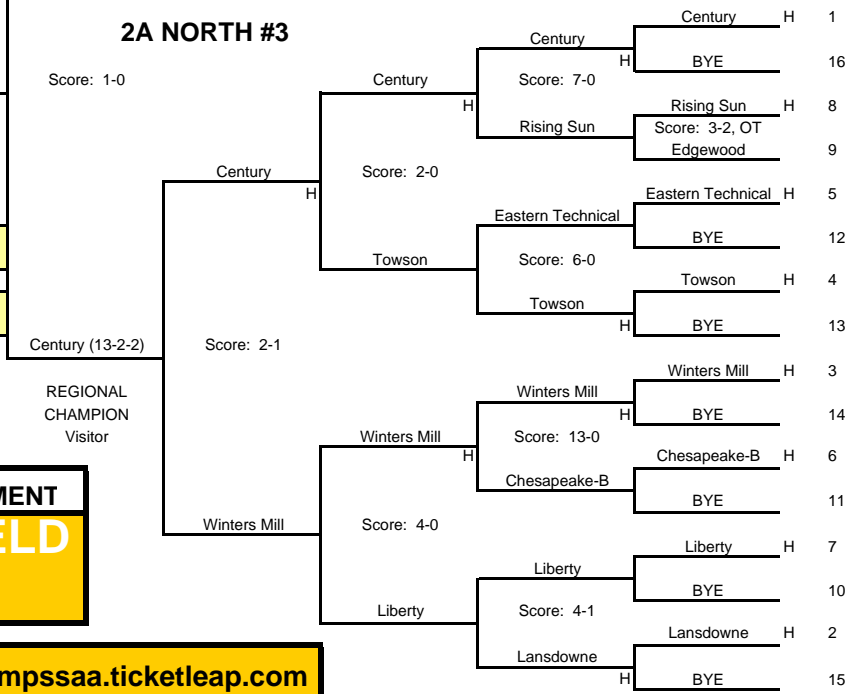

**2A WEST #2**

State Semifinals - Nov. 5  
Franklin HS 7 p.m.

REGIONAL CHAMPION  
Home  
Poolesville (13-1)

**2A EAST #4**

REGIONAL CHAMPION  
Visitor  
Glenelg (15-1)

REGIONAL CHAMPION  
Visitor  
Marriotts Ridge

VS

State Finalist  
Poolesville (14-2)

**STATE FINALS**  
Washington College

Nov. 10, 2012

1:30 PM

**2012 STATE TOURNAMENT**  
**2A GIRLS FIELD HOCKEY**

**2A NORTH #3**

REGIONAL CHAMPION  
Visitor  
Century (13-2-2)

REGIONAL CHAMPION  
Visitor  
Winters Mill

**BUY STATE TICKETS Online @ <https://mpssaa.ticketleap.com>**