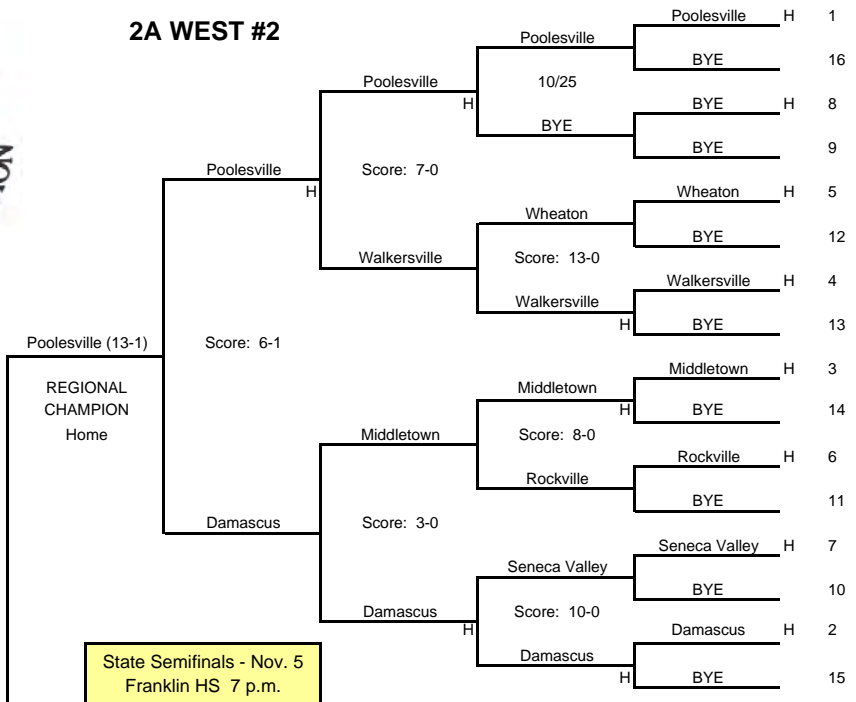

**2A SOUTH #1**

State Semifinals - Nov. 5  
Franklin HS 5 p.m.

REGIONAL CHAMPION  
Home  
Easton (12-4-1)

REGIONAL CHAMPION  
Home  
Easton (11-4-1)

Score: 2-0  
**STATE CHAMPS!!**  
Glenelg (17-1)  
Score: 5-1

**2A WEST #2**

State Semifinals - Nov. 5  
Franklin HS 7 p.m.

REGIONAL CHAMPION  
Home  
Poolesville (13-1)

**2A EAST #4**

REGIONAL CHAMPION  
Visitor  
Glenelg (15-1)

REGIONAL CHAMPION  
Visitor  
Marriotts Ridge

VS

State Finalist  
Poolesville (14-2)

**STATE FINALS**  
Washington College

Nov. 10, 2012

1:30 PM

**2012 STATE TOURNAMENT**  
**2A GIRLS FIELD HOCKEY**

**2A NORTH #3**

REGIONAL CHAMPION  
Visitor  
Century (13-2-2)